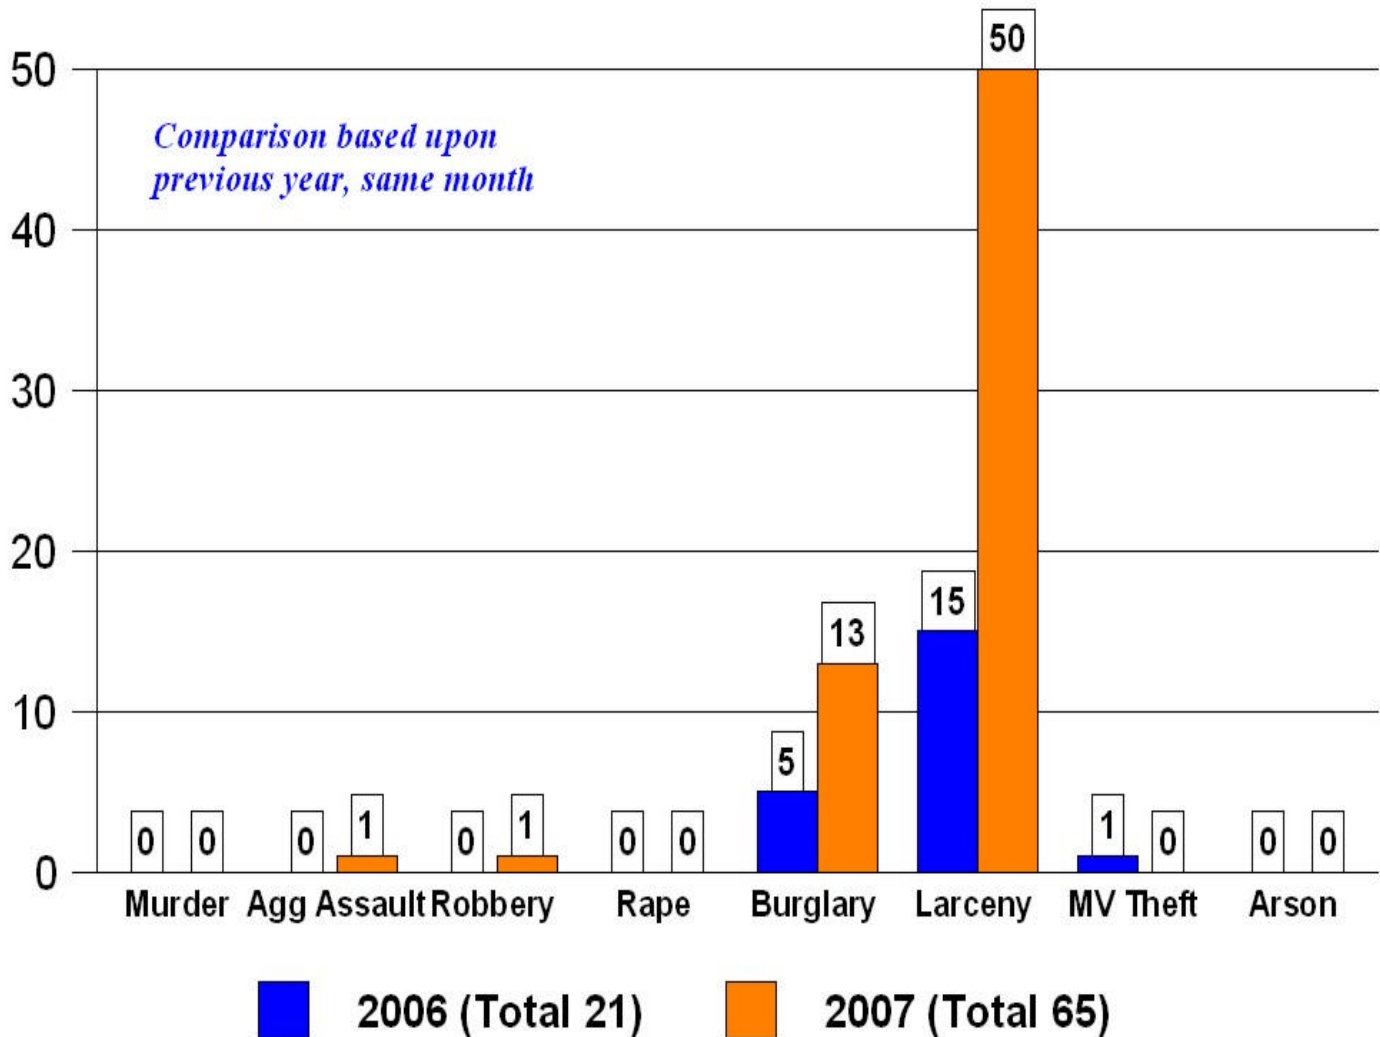

## Zone 222 Statistics for January 2007

**Larcenies for January 2007 include 35 gas drive-offs.**

## Percentage of Total Citywide Crime

	<b>Crimes</b>	<b>Percentage</b>
<b>Murder</b>	<b>0</b>	<b>0%</b>
<b>Agg Assault</b>	<b>1</b>	<b>14%</b>
<b>Robbery</b>	<b>1</b>	<b>14%</b>
<b>Rape</b>	<b>0</b>	<b>0%</b>
<b>Burglary</b>	<b>13</b>	<b>32%</b>
<b>Larceny</b>	<b>50</b>	<b>37%</b>
<b>MV Theft</b>	<b>0</b>	<b>0%</b>
<b>Arson</b>	<b>0</b>	<b>0%</b>
<b>Total</b>	<b>65</b>	<b>34%</b>