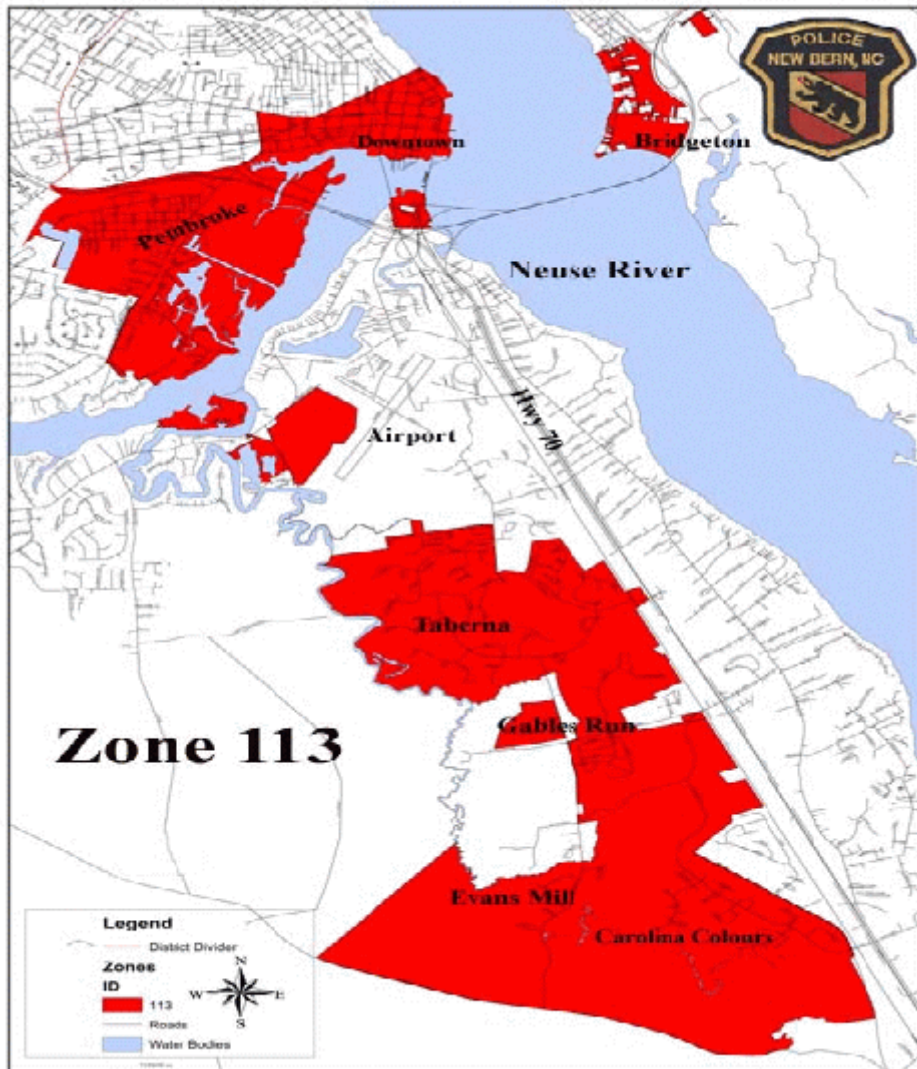

ZONE 113 Crime Statistics

The Crime Statistics posted on this page are specific to District 1 / Zone 113 in the City of New Bern during the month identified. If you have questions about the information displayed on this document, please contact the New Bern Police Crime Analysis Unit at (252) 672-4292 or (252) 672-4256.

Neighborhoods, Communities and Businesses Listed in Zone 113

Brices Crossing	Historic District	Sandy Point
Carolina Colours	Lawson Creek Park	Sellhorn Heights
Evans Mill	Long Leaf Pines	Taberna
Fort Totten / Devers	New Bern Towers	Temple Baptist
Gables Run	Olde Towne	Trent Court

Hidden Harbor	Pembroke	Whispering Pines
----------------------	-----------------	-------------------------